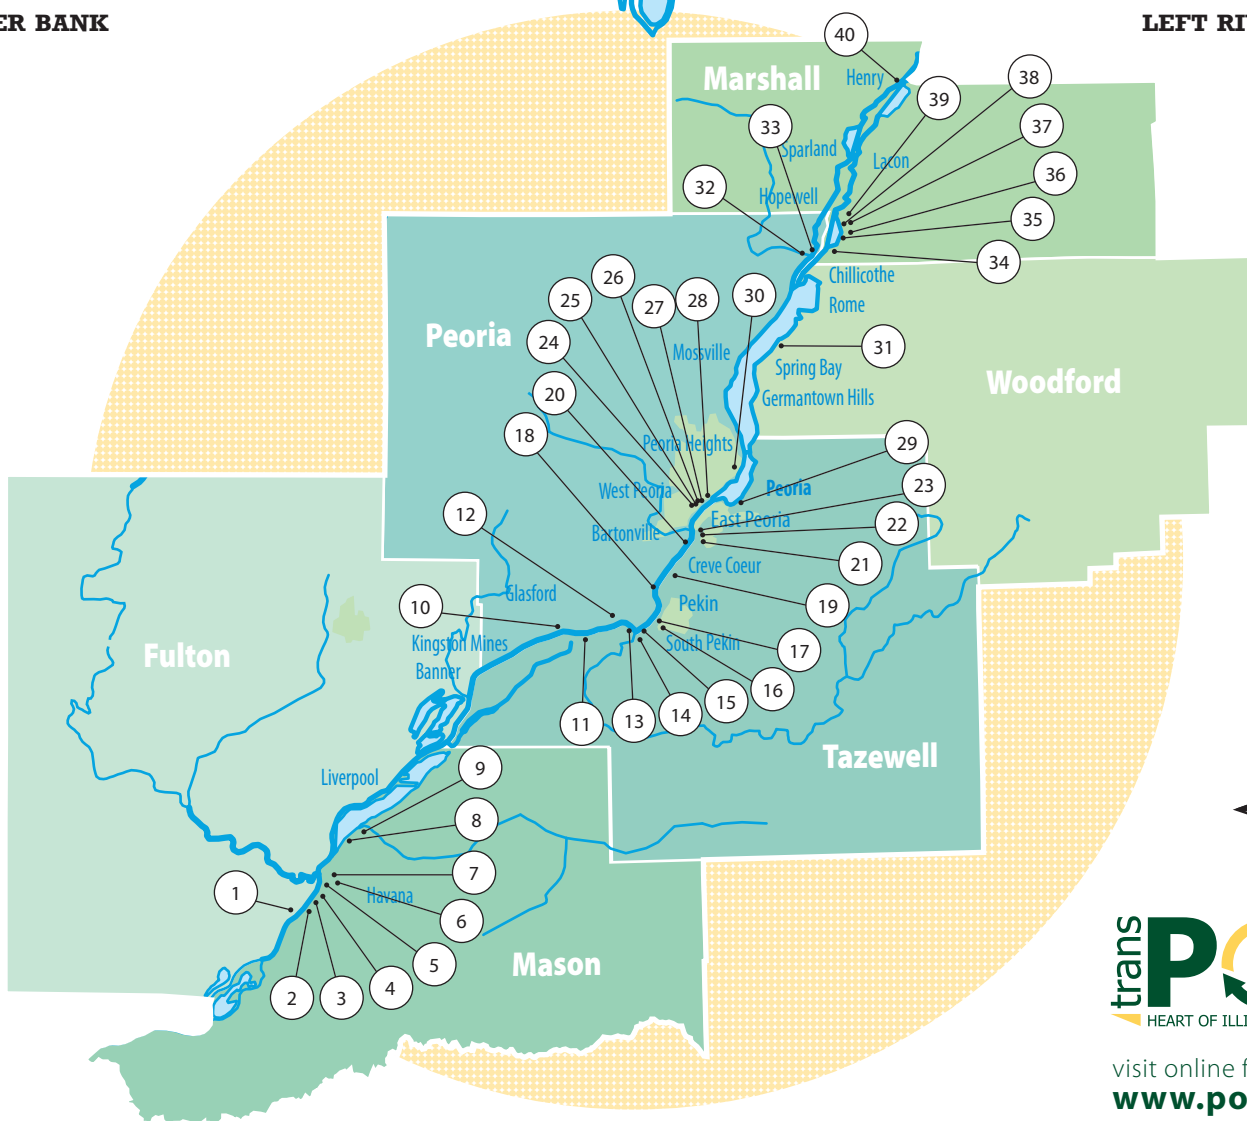

# HEART OF ILLINOIS REGIONAL PORT DISTRICT ILLINOIS RIVER TERMINALS MAP

**RIGHT RIVER BANK**

**LEFT RIVER BANK**

visit online for frequent updates  
[www.portdistrict.com](http://www.portdistrict.com)