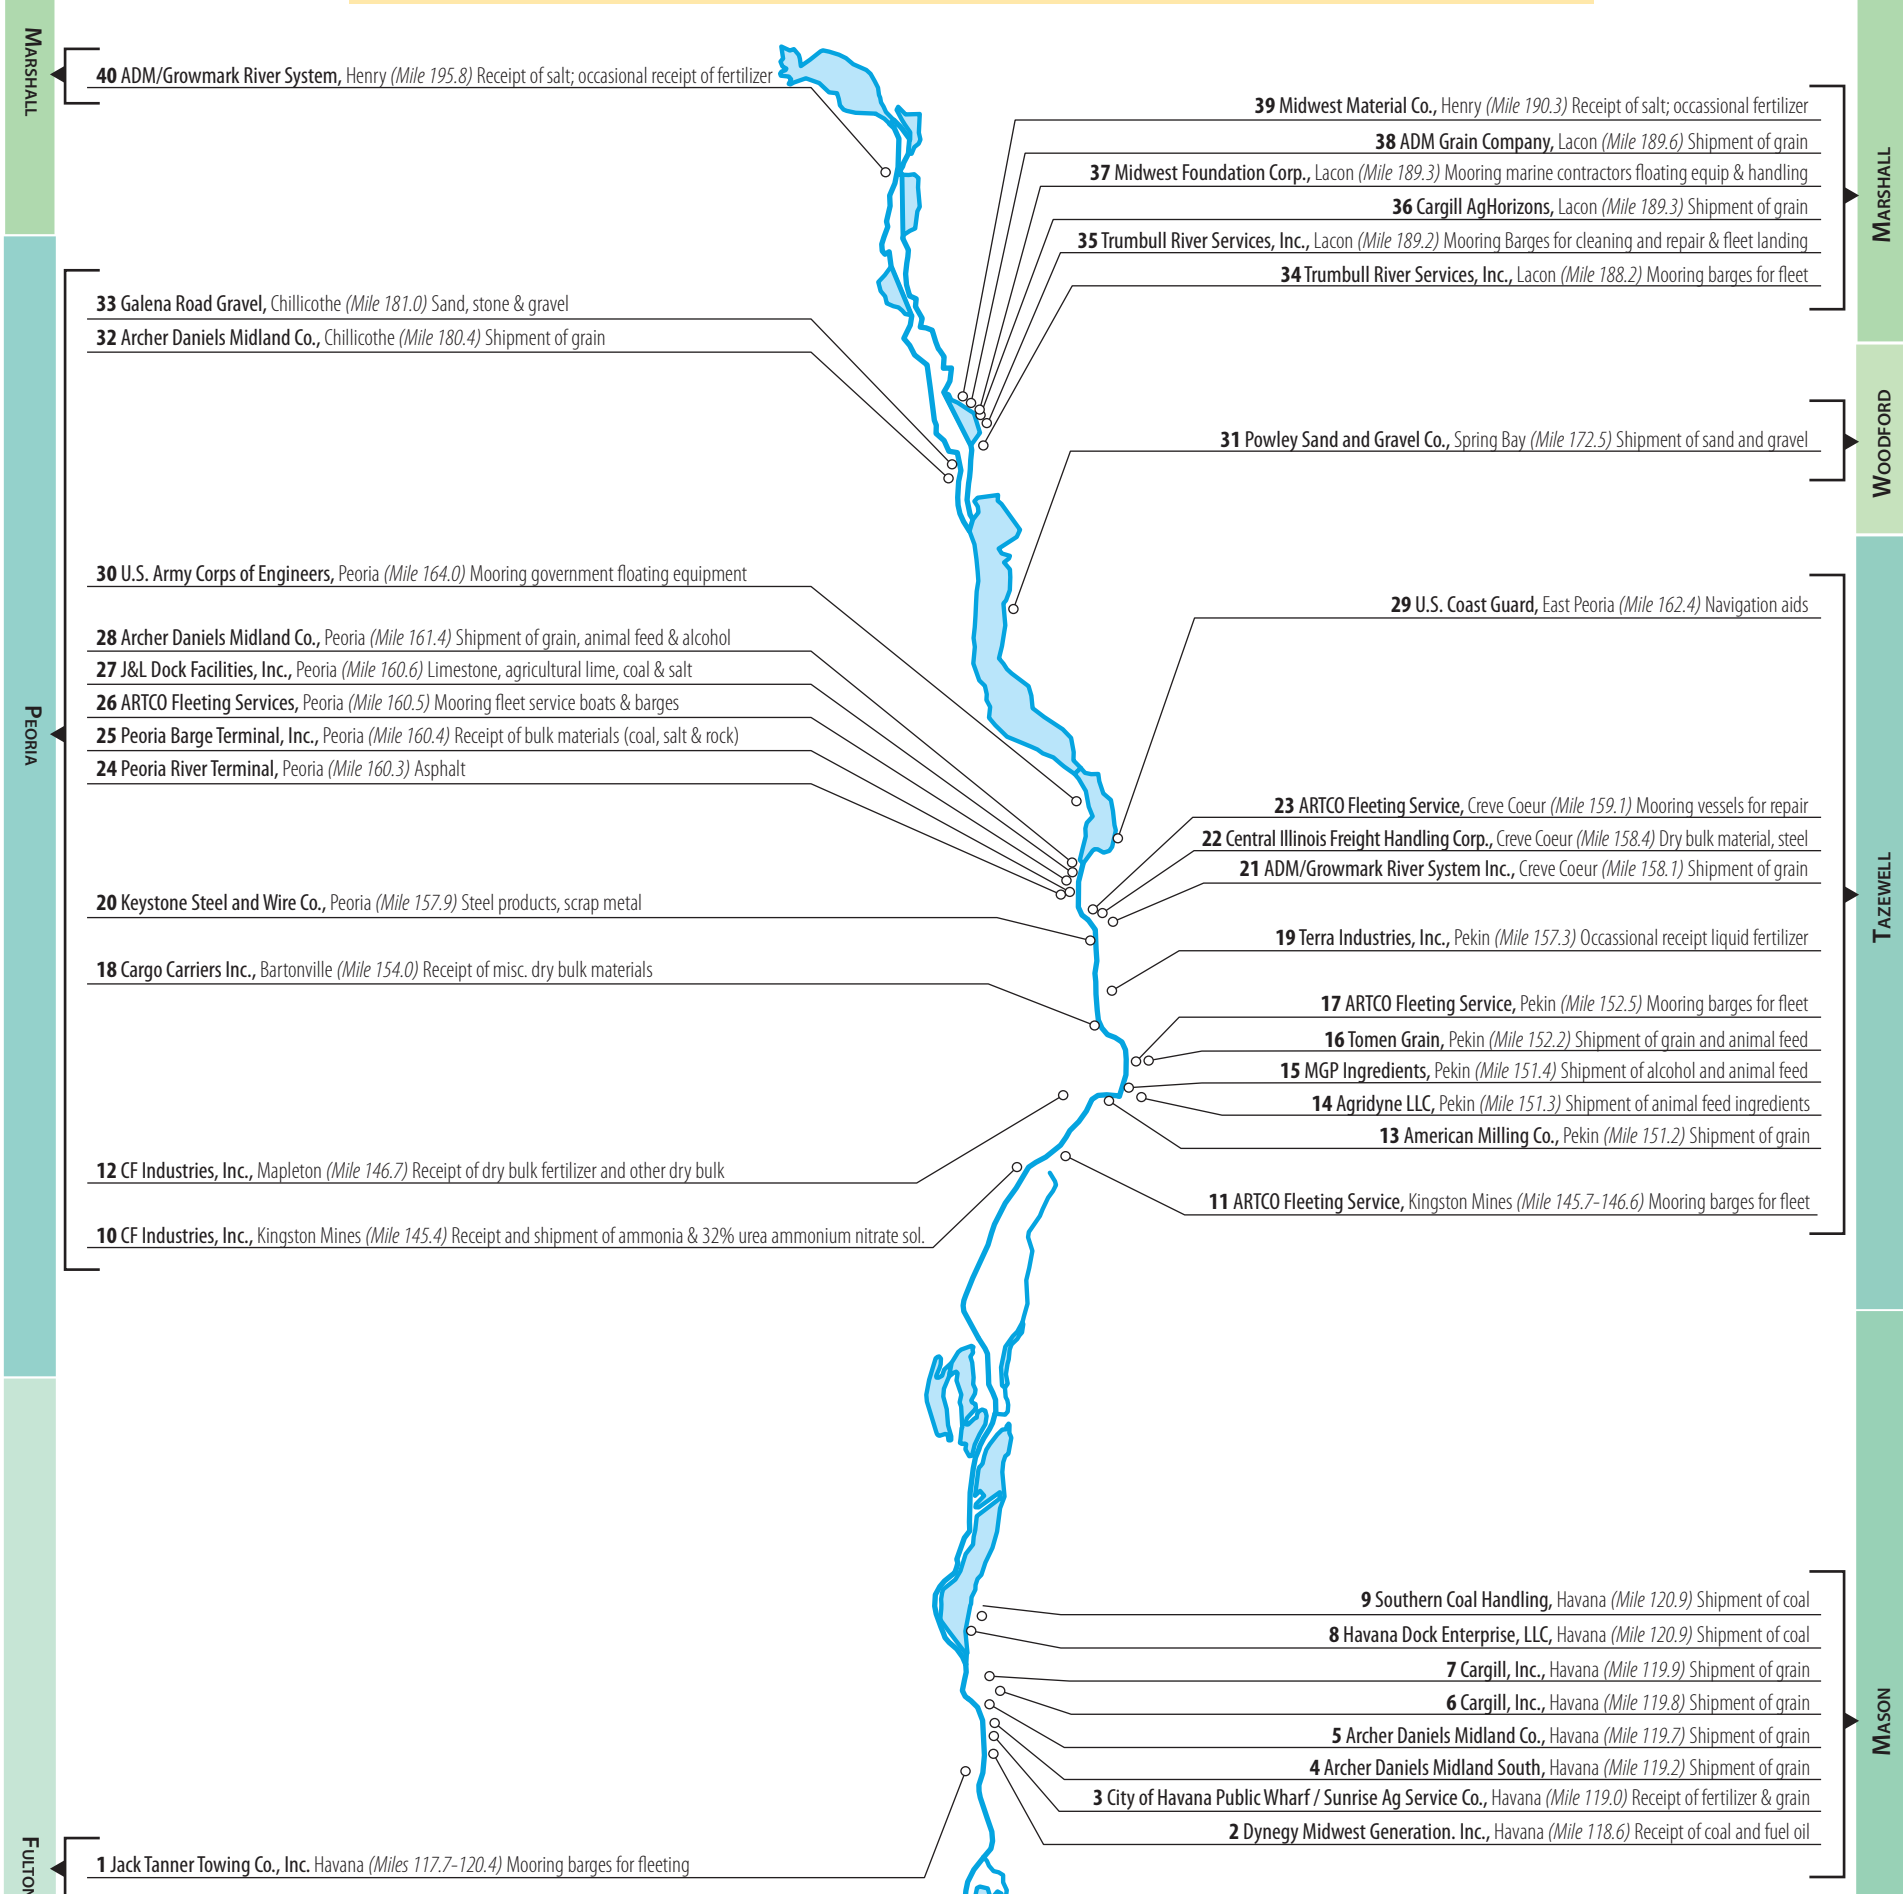

# HEART OF ILLINOIS REGIONAL PORT DISTRICT ILLINOIS RIVER TERMINALS MAP

**RIGHT RIVER BANK**

**LEFT RIVER BANK**

visit online for frequent updates  
[www.portdistrict.com](http://www.portdistrict.com)